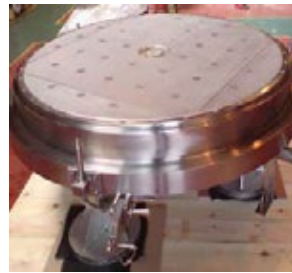

Utilising our in-house engineering and manufacturing facilities we can offer uncompromised quality and delivery options on sintered filter mesh replacements, repairs and cGMP solutions in stainless steel and Alloy C22 materials. From 0.001m<sup>2</sup> up to 6 m<sup>2</sup> in size, to suit CTL machines and machines supplied by other manufacturers.